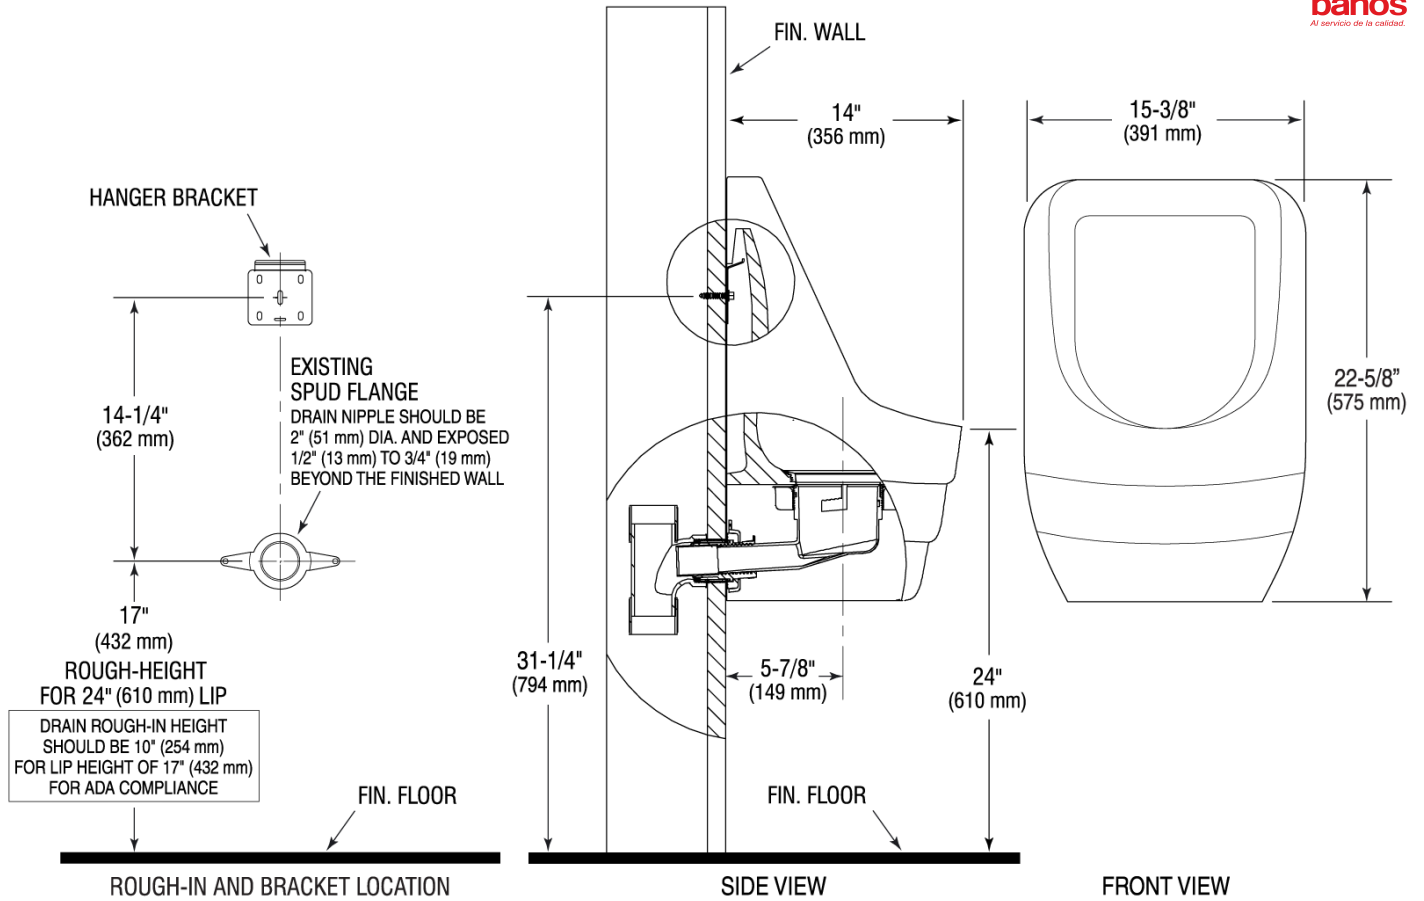

CODE NUMBER

1004000

DESCRIPTION

Vitreous China Waterfree Urinal.

DETAILS

- Nominal Dimensions: 14" x 15 19/500" x 22 5/8" (356 x 382 x 575mm)

FEATURES

- White Vitreous China
- Cartridge housing assembly
- 2" NPT outlet flange & Uni-coupler kit
- All mounting hardware included
- One (1) replaceable cartridge included†
- Touch-free, hygienic operation
- Up to 5x cleaner than flushing urinals

NOTES

All information contained within this document subject to change without notice.

All vitreous china dimensions shown in these drawings are nominal and not to scale. Dimensions can vary within the tolerances established in the governing ASME A112.19.2/CSA B45.1 standard. It is important to consider this when planning rough-in and plumbing layouts.

DO NOT install on copper DWV due to copper's susceptibility to corrosion.

ROUGH-IN

NOTE: ADA urinal rim height requirements allow all heights 17" and below. Sloan strongly recommends roughing in the drain to achieve a 16½" rim height or less to ensure compliance.