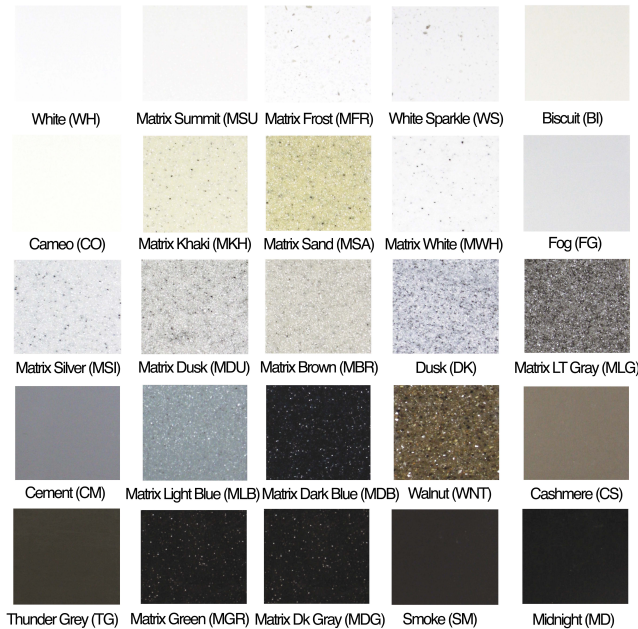

DESCRIPCIÓN

SloanStone® 3-Estación Muro-Montado Washstation Lavabo.

DETALLES

- Material: SloanStone
- Tipo de Recinto: Sólido Inoxidable
- Anchura: 76" (1,930mm)

CARACTERÍSTICAS

Triple Station Stainless Steel Scrub Sink with Sensor Activated, 24 VAC, Chrome Plated Brass Hand Washing Faucets with the following features:

- Sink constructed from 14 gauge, Type 304 stainless steel with bead blast finish on sink bowl interior for superior wash-down characteristics
- Cabinet constructed from 14 gauge, Type 304 stainless steel with brushed stainless
- 18 gauge "lift-out" style front access panel for easy maintenance access
- 1½" stainless steel dome strainer with integral tailpiece and PTrap
- "Z-clip" wall hangers for mounting (fasteners by others)
- Unit supplied with 20" flexible supply hoses
- Sloan OPTIMA ESF-40-S Faucet for hands-free operation
- Sink is shipped pre-plumbed for easy installation

COLORES

CUMPLIMIENTOS Y CERTIFICACIONES

(Cumplen con la Ley ADA, Certificado por cUPC, IGC156)

ESPECIFICACIÓN RECOMENDADA

Lavabo Serie SloanStone modelo no. EW 7X000 Lavabo Estilo Estación de Lavado. El producto será moldeado utilizando superficie sólida SloanStone con todos los componentes electrónicos alojados en la cabeza del lavabo. Llaves Sloan integradas con sensor automatizado. El diseño del lavabo será apto para discapacitados y certificado por IAPMO. Se surte con recinto con superficie sólida.

DESCARGAS

- [EW 40000 Installation Instructions](#)
- [EW 60000 Installation Instructions](#)
- [EW 70000 Installation Instructions](#)
- [EW 70000 (Spanish) Installation Instructions](#)
- [Descargas Adicionales](#)

NOTAS

Toda la información contenida dentro de este documento está sujeta a cambio sin previo aviso.

Buscar otras variaciones del EW-73000 producto? [View the general spec sheet with all options.](#)

[Encontrar una llave compatible](#) para este lavabo.

[Encontrar un despachador de jabón que haga juego](#) para este lavabo.

Sloan 10500 Seymour Ave, Franklin Park, IL 60131

Teléfono: 800.982.5839 • Fax: 800.447.8329 • sloan.com