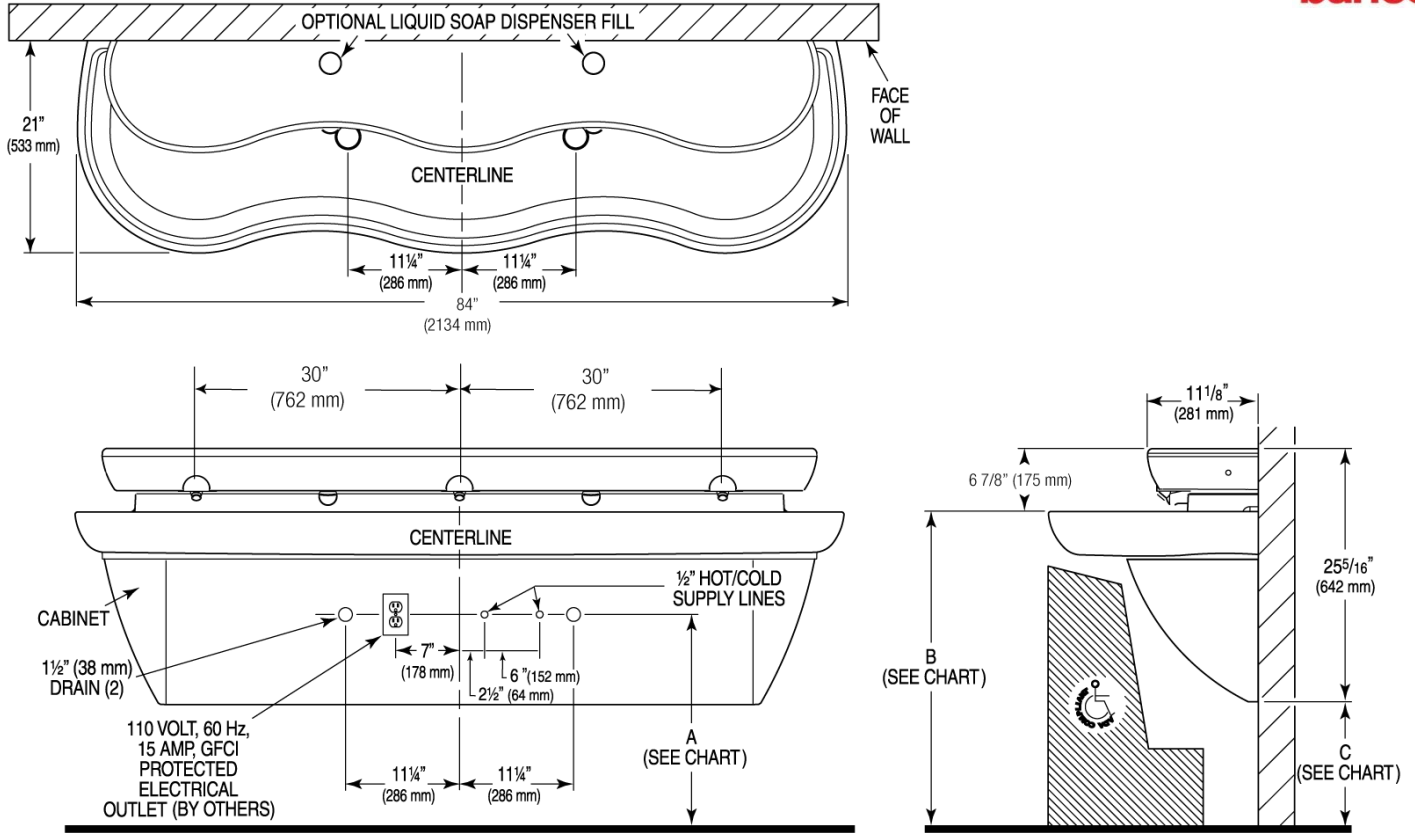

PREPARACIÓN

Sloan 10500 Seymour Ave, Franklin Park, IL 60131
Teléfono: 800.982.5839 • Fax: 800.447.8329 • sloan.com